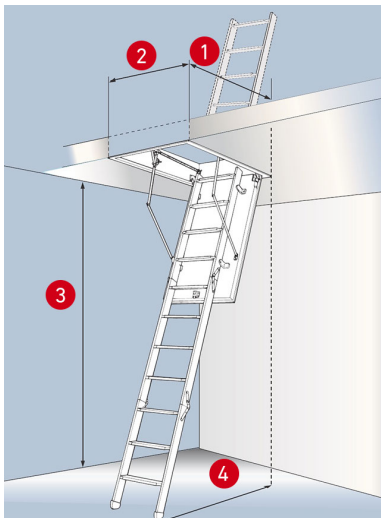

DOLLE

LOFT LADDER CLICKFIX® 56S

LOFT LADDER IN HIGH QUALITY AND EASY INSTALLATION FROM
DOLLE

Loft ladder clickFIX® 56S is part of the unique loft ladder line from DOLLE. The entire patented clickFIX® range is known by low u-value and the quick and easy installation. The insulation and the construction of the trapdoor reduces heat loss.

Advantages:

Easy 1-person installation process

Lightweight and easy to operate, handrail included

10-year guarantee

Maximum floor to ceiling height 274 cm

Energy efficient with a U-Value of 0.64 W / m²K.

TECHNICAL DATA**1 OPENING SIZE (LENGTH)**

120 cm

2 OPENING SIZE (WIDTH)

70 cm

3 FLOOR-TO-CEILING HEIGHT

279 cm

4 TOTAL GOING

111 cm

PRODUCT NUMBER

Spruce

TRAPDOOR MATERIAL

Sandwich construction

CASING (HEIGHT)

14 cm

MAXIMUM FLOOR-TO-CEILING HEIGHT

280 cm

MAXIMUM LOAD